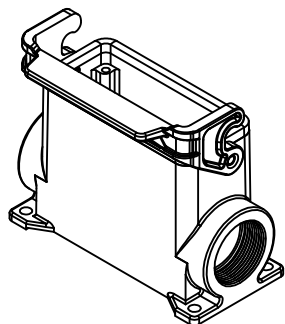

Diritti riservati All rights reserved

1

2

3

	Dimensions in mm
Original Size A4	JMPAP 16 L32
Date 08/11/23	surface mounting housing, size "77.27", 1x M32 side entry, with 1 Jei-P lever
Sign. G. Renna	

Simplified representation with dimensions without tolerance

Scale
1:1

1

2

3