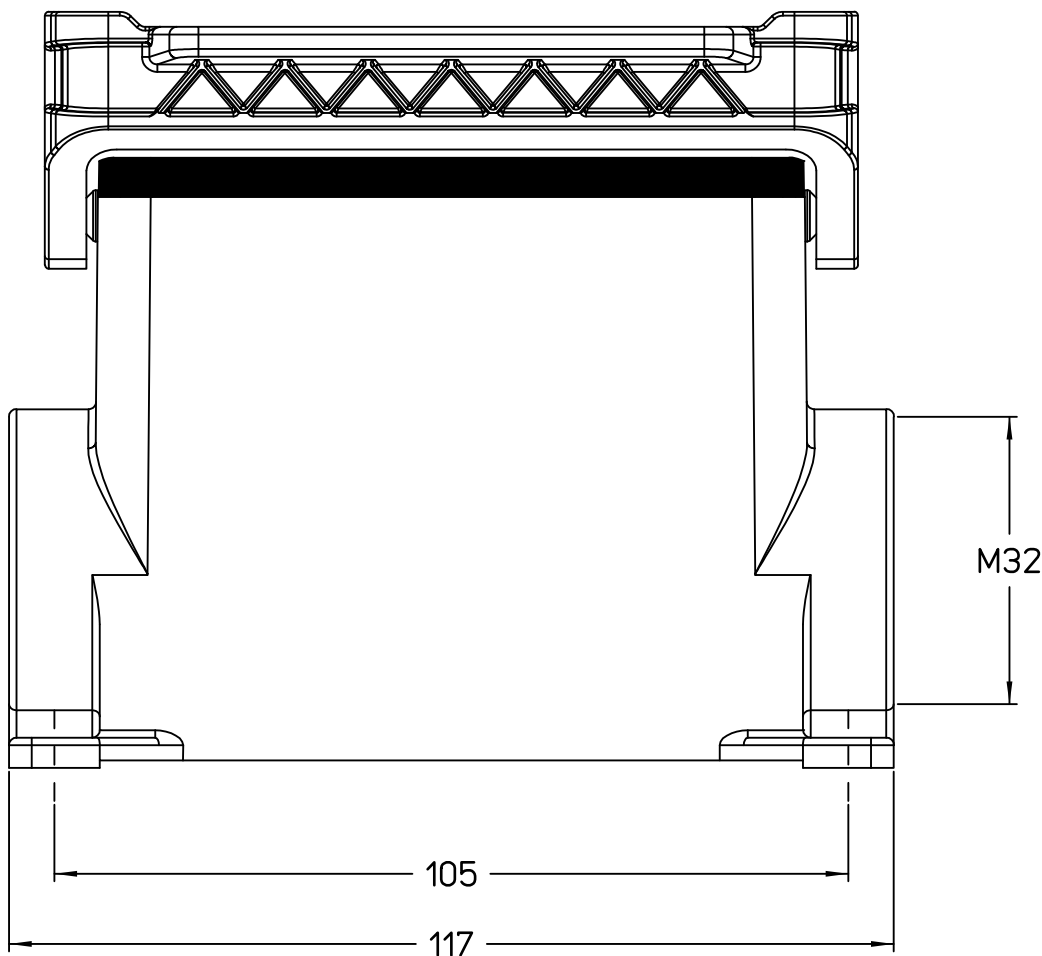

Diritti riservati All rights reserved

1

2

3

	Dimensions in mm
Original Size A4	JMPAP 16 L32
Date 08/11/23	surface mounting housing, size "77.27", 1x M32 side entry, with 1 Jei-P lever
Sign. G. Renna	

Simplified representation with dimensions without tolerance

Scale
1:1

1

2

3