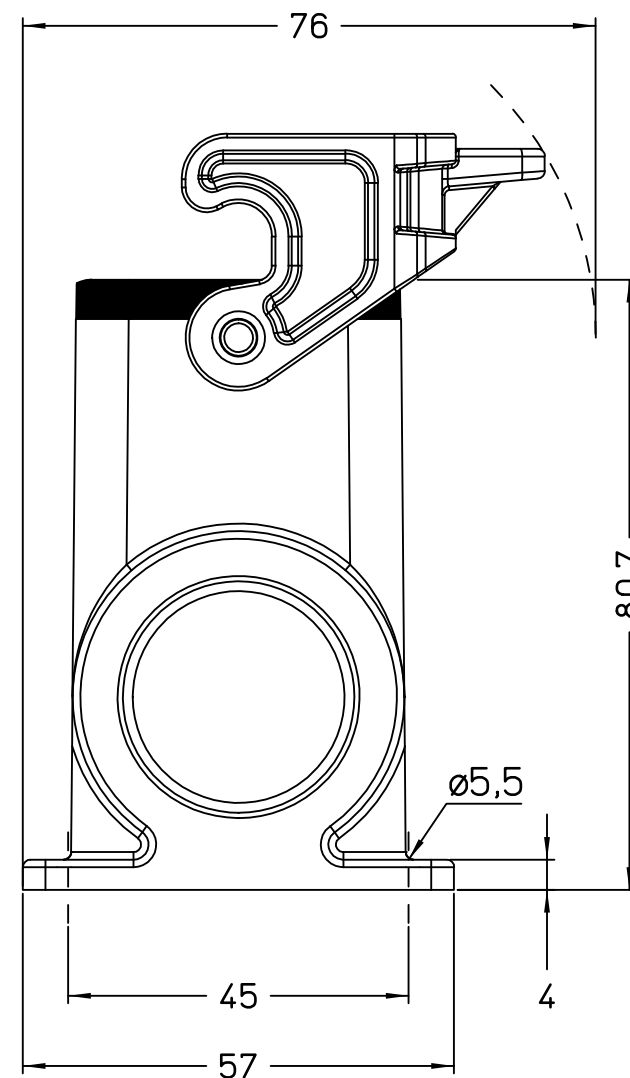

Diritti riservati All rights reserved

1

2

3

	Dimensions in mm
Original Size A4	JMPAP 16 L32
Date 08/11/23	surface mounting housing, size "77.27", 1x M32 side entry, with 1 Jei-P lever
Sign. G. Renna	

Simplified representation with dimensions without tolerance

Scale
1:1

1

2

3